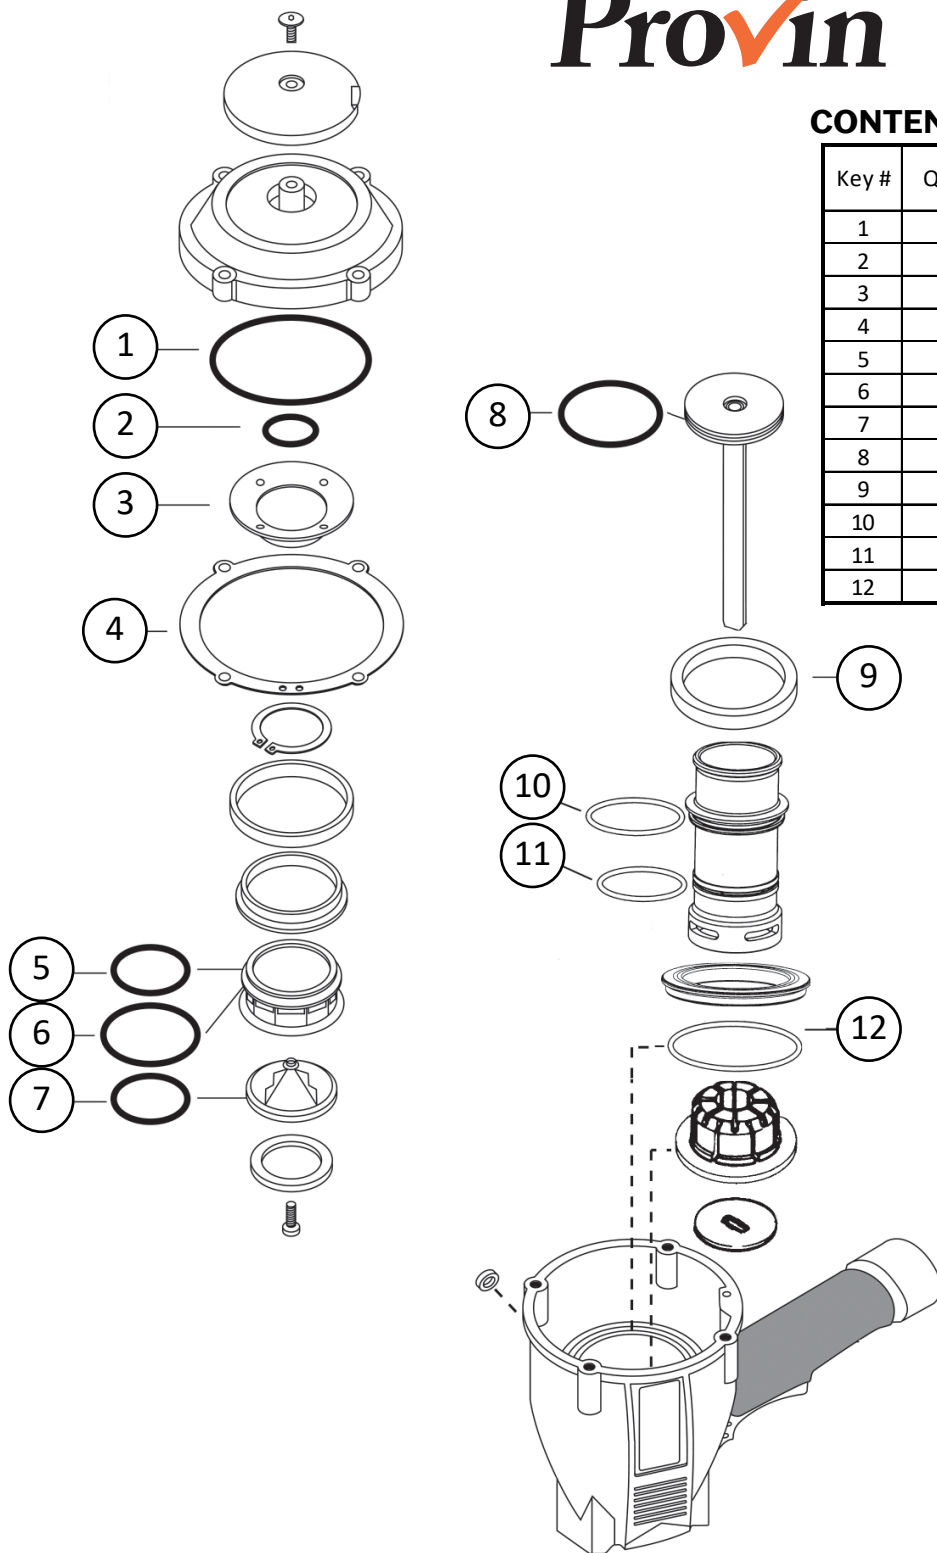

### CONTENTS OF REBUILD KIT KT-PA-219235

Key #	Qty	Reliability Provin, Inc.		Equivalent OEM Part Number
		Part Number	Color code	
1	1	OR-PP-2087	Purp./Yel.	500461
2	1	OR-PP-372		092042
3	1	RE-PA500407		500407
4	1	RE-PA501001		501001
5	1	OR-PP-188		091208
6	1	OR-PP-190		401950
7	1	OR-PP-382		095432
8	1	OR-PP-576	Red	092971
9	1	RE-PA402011		402011
10	1	OR-PP-584		500249
11	1	OR-PP-582		092235
12	1	OR-PP-604		501002