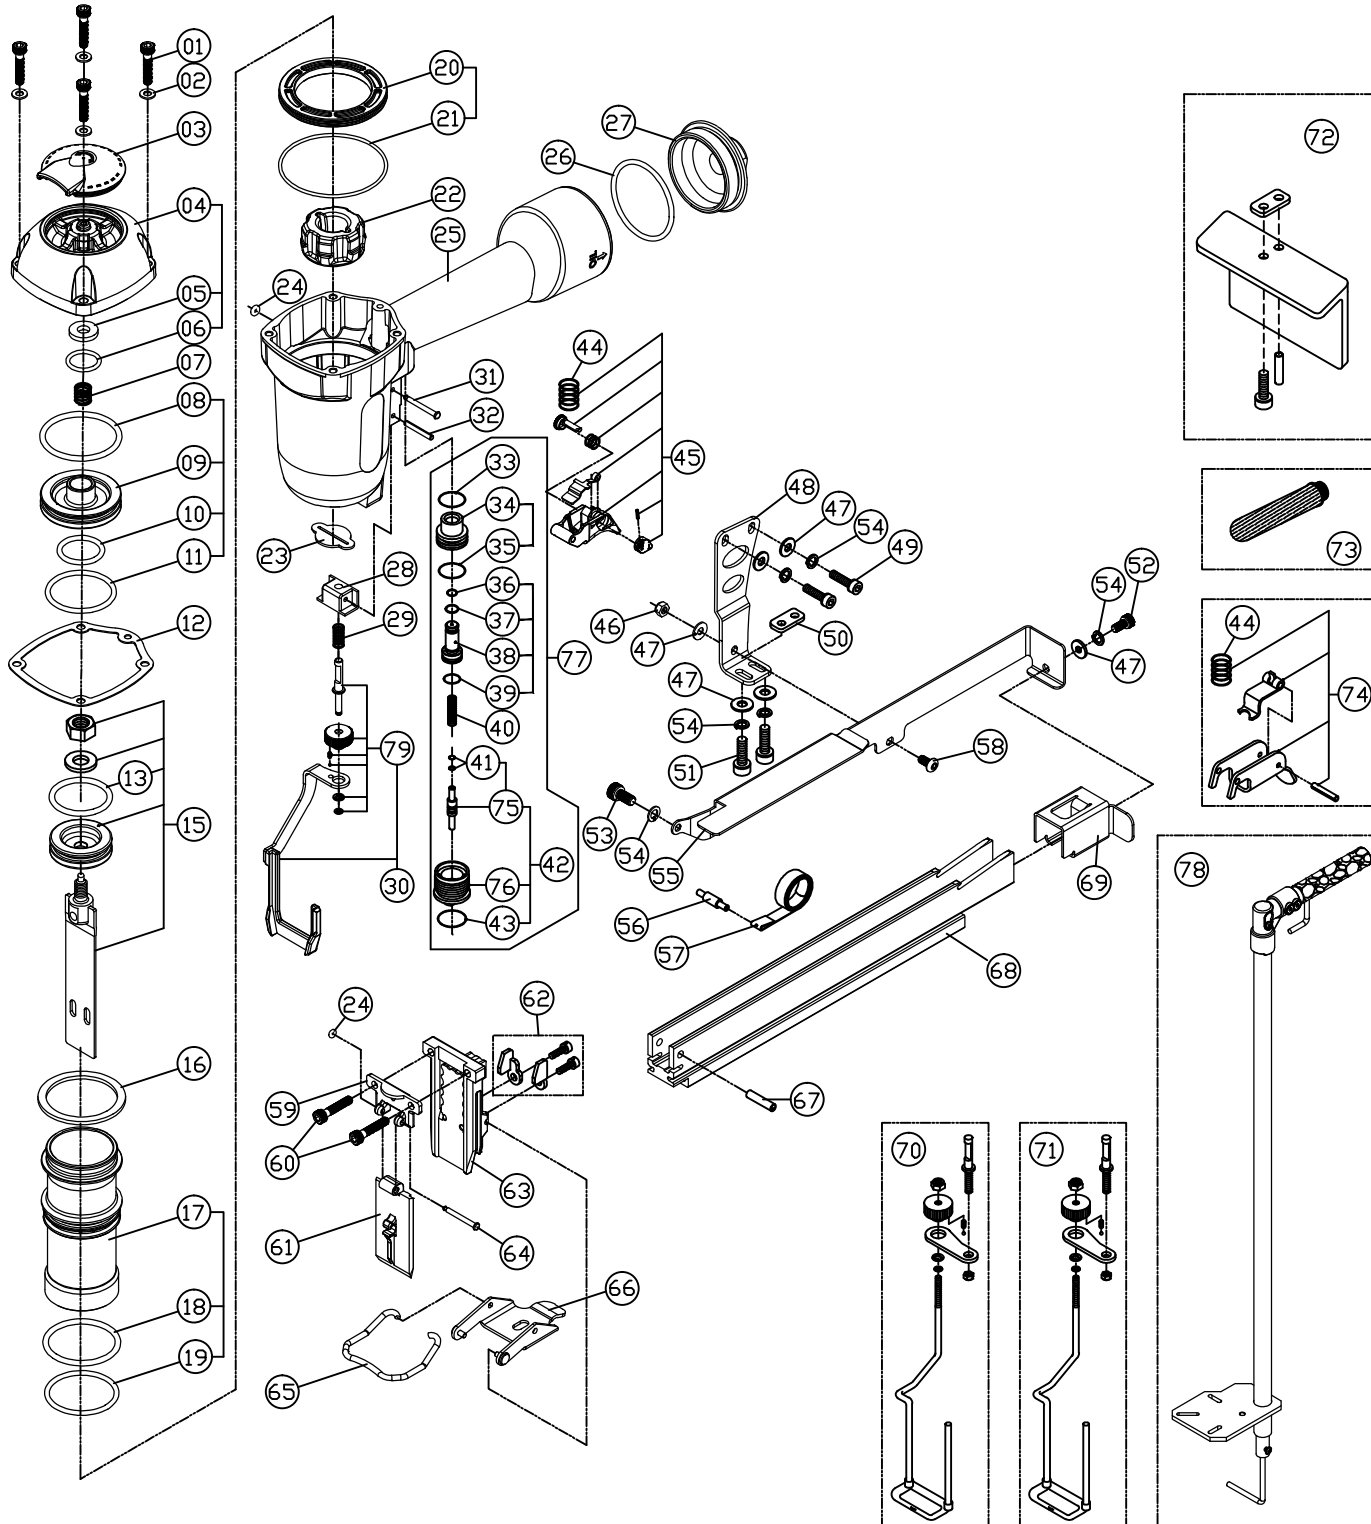

Ref No.	Part No.	Description	Ref No.	Part No.	Description
01	P-24300	Cap Screw - 4PCS	38	P-22145	Pilot Valve
02	P-32211	Flat Washer - 4PCS	♦	39	P-64336 O-Ring
03	P-70058	Exhaust Deflector		40	P-18227 Spring
04	P-60221	Cap	♦	41	P-64383 Plunger O-Ring - 2PCS
♦	05	P-15187 Exhaust Seal		42	AS-22037 Plunger w/Housing Assembly
♦	06	P-64378 O-Ring	♦	43	P-64328 O-Ring
07	P-18327	Poppet Spring		44	P-18267 Spring
♦	08	P-64601 Poppet O-Ring		45	AS-21031 Selectable Trigger (Blue)
09	P-63055	Poppet		46	P-26126 Nut
♦	10	P-64379 Piston Stop O-Ring		47	P-32170 Washer - 6PCS
♦	11	P-64602 Cylinder Seal O-Ring		48	P-13128 Bracket
♦	12	P-62094 Gasket		49	P-24307 Screw - 2PCS
♦	13	P-64617 Piston O-Ring		50	P-26159 Nut Plate
15	AS-06110	Piston & Driver Assembly	51	P-24301 Screw - 2PCS	
16	P-03125	Guide Spacer	52	P-24308 Screw	
17	P-05131	Cylinder	53	P-24317 Screw	
♦	18	P-64603 Cylinder O-Ring	54	P-32229 Washer - 6PCS	
♦	19	P-64604 O-Ring	55	P-12417 Magazine Cover	
20	P-03126	Cylinder Guide	56	P-07335 Negator Spring Pin	
♦	21	P-64605 O-Ring	57	P-18334 Negator Spring	
22	P-15278	Bumper	58	P-24434 Screw	
23	P-15198	Return Seal	59	P-10285 Stationary Front Plate	
♦	24	P-64240 O-Ring - 2PCS	60	P-24358 Screw - 2PCS	
25	P-01308	Body	61	P-10287 Removable Front Plate	
26	P-64312	O-Ring	62	AS-99088 Wear Plate Filler Kit	
27	P-60156	End Cap	63	P-08517 Wear Plate	
28	P-53165	Safety Guide	64	P-07357 Pin	
29	P-18328	Spring	65	P-18333 Latch Spring	
30	AS-53087	Safety Assembly	66	P-04062 Quick Clear Latch	
31	P-07327	Trigger Pin	67	P-07334 Pin	
32	P-07262	Pin	68	P-12410 Magazine	
♦	33	P-64332 Valve Housing O-Ring	69	P-09211 Pusher	
34	P-22144	Trigger Valve Cap	75	AS-22041 Plunger w/O-Rings Assembly	
♦	35	P-64333 O-Ring	76	P-22233 Valve Housing	
♦	36	P-64334 O-Ring	77	AS-22043 Trigger Valve Assembly	
♦	37	P-64335 O-Ring	79	AS-53112 Safety Pin Kit	
♦ Parts Included In AS- 97403 O-Ring And Seal Kit					