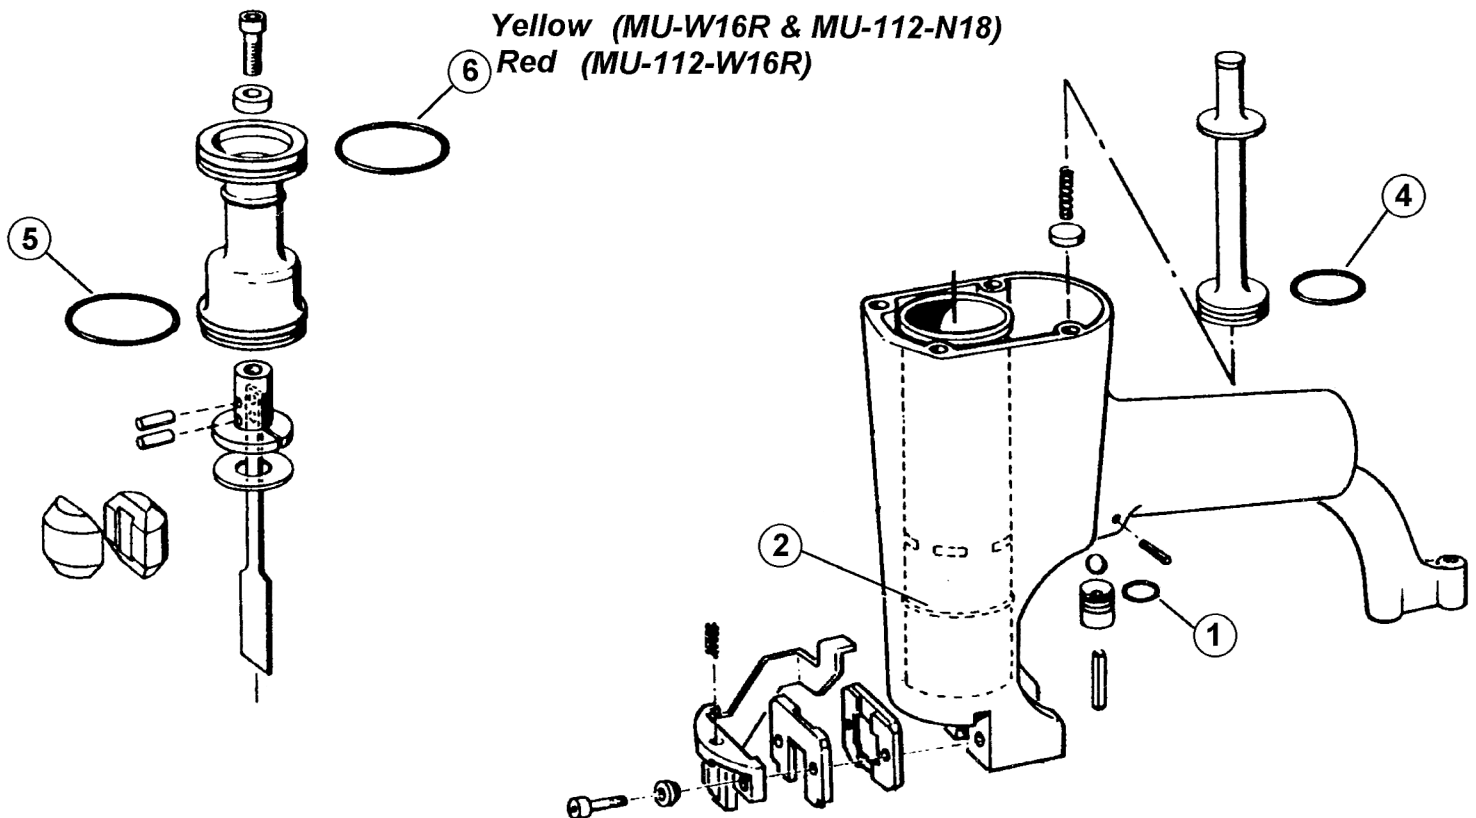

Key Number	Quantity	Performance Provin, Inc.	
		Part Number	Color Code

Equivalent Paslode® Part Number

1	1	OR-PP-148			92048
2	1	OR-PP-182			92044
3	1	OR-PP-348			20680
4	1	OR-PP-362			92041
5	1	OR-PP-372			92042
6	1	OR-PP-374	Yellow	Note 2	92043
	1	OR-PP-376	Red	Note 3	13538

Note 2: Used only on MU-W16R and MU-112-N18.

Note 3: Used only on MU-112-W16R.

Yellow (MU-W16R & MU-112-N18)
Red (MU-112-W16R)