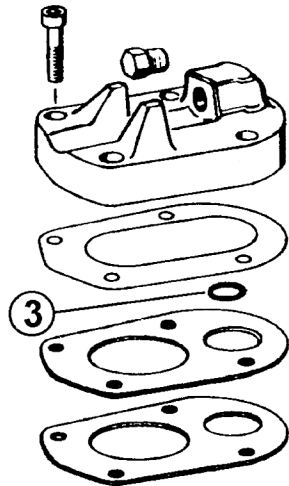

### Contents of O-Ring Kit KT-PA-112

Key Number	Quantity	Performance Provin, Inc.	
		Part Number	Color Code

Equivalent Paslode® Part Number
---------------------------------

1	1	OR-PP-148			92048
2	1	OR-PP-182			92044
3	1	OR-PP-348			20680
4	1	OR-PP-362			92041
5	1	OR-PP-372			92042
6	1	OR-PP-374	Yellow	Note 2	92043
	1	OR-PP-376	Red	Note 3	13538