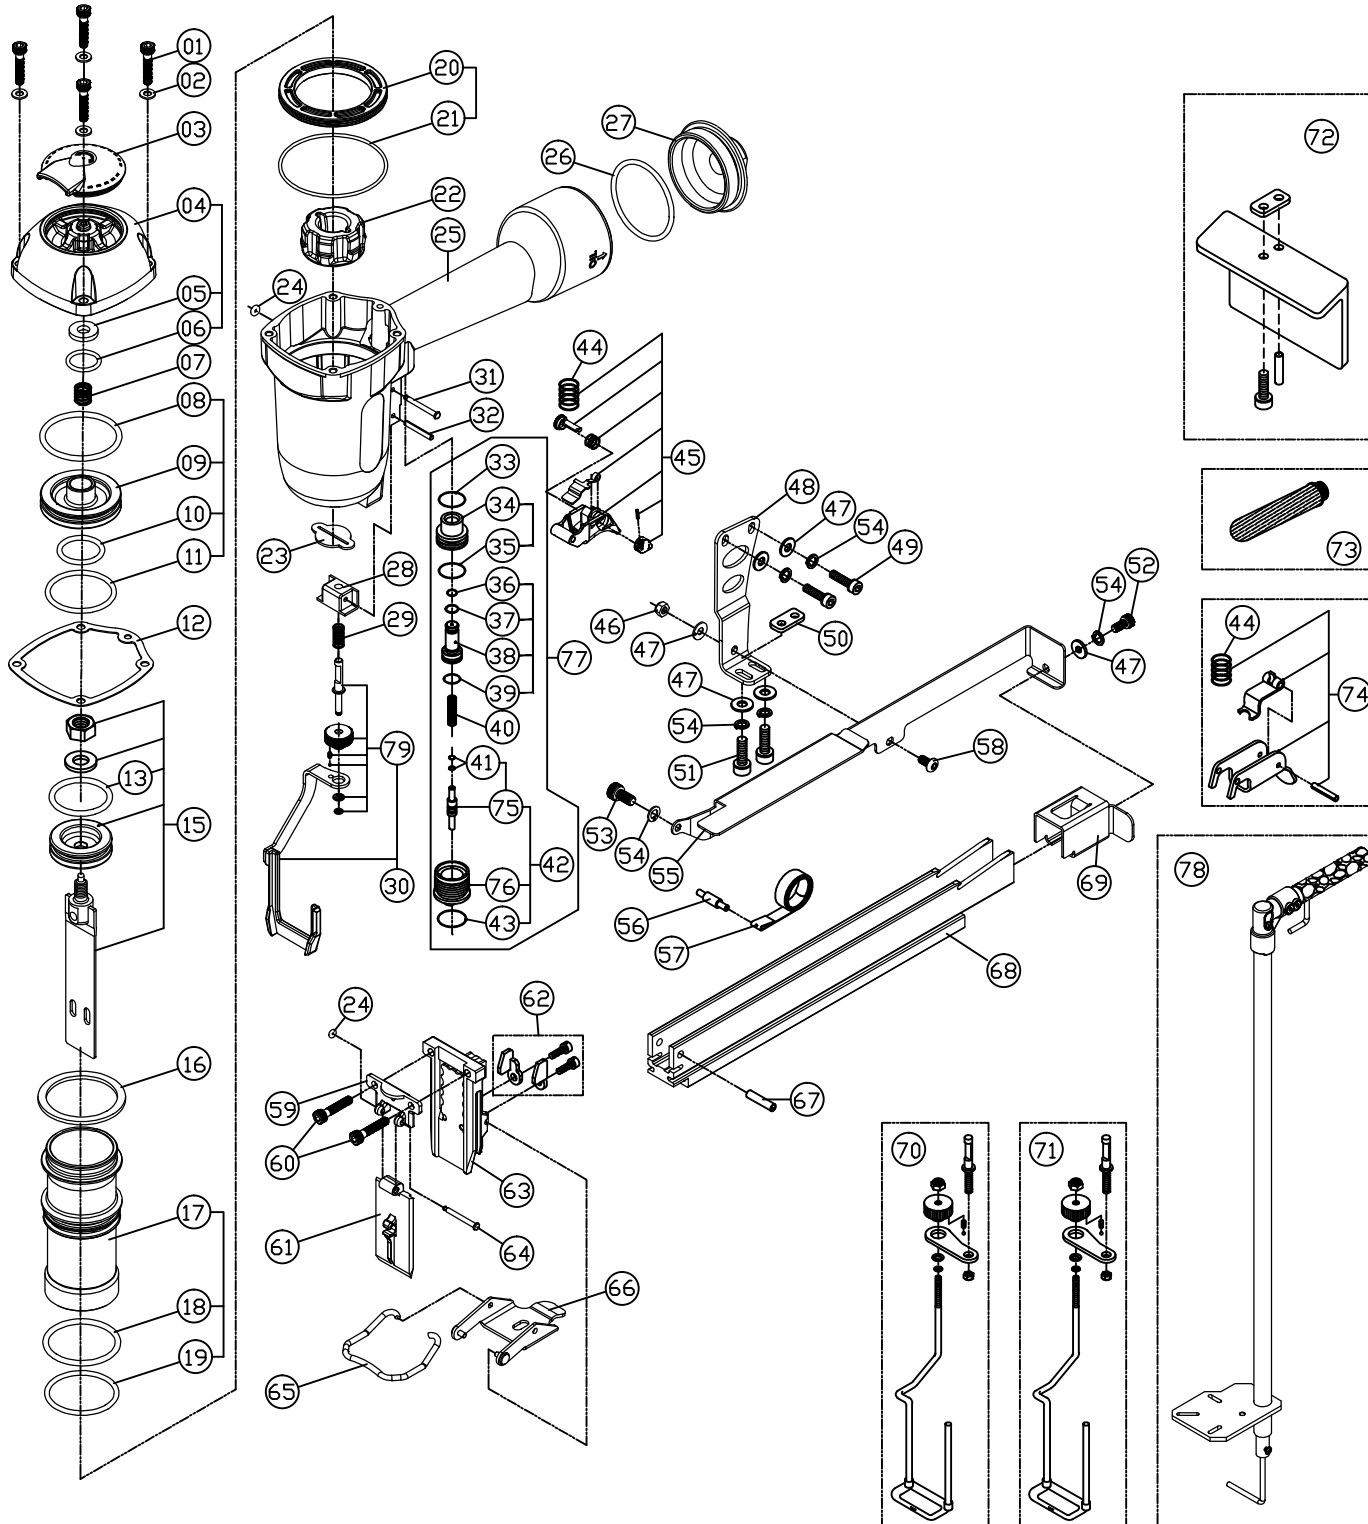

Ref No.	Part No.	Description	Ref No.	Part No.	Description
01	P-24300	Cap Screw - 4PCS	38	P-22145	Pilot Valve
02	P-32211	Flat Washer - 4PCS	♦	39	P-64336 O-Ring
03	P-70058	Exhaust Deflector		40	P-18227 Spring
04	P-60221	Cap	♦	41	P-64383 Plunger O-Ring - 2PCS
♦	05	P-15187 Exhaust Seal		42	AS-22037 Plunger w/Housing Assembly
♦	06	P-64378 O-Ring	♦	43	P-64328 O-Ring
07	P-18327	Poppet Spring		44	P-18267 Spring
♦	08	P-64601 Poppet O-Ring		45	AS-21031 Selectable Trigger (Blue)
09	P-63055	Poppet		46	P-26126 Nut
♦	10	P-64379 Piston Stop O-Ring		47	P-32170 Washer - 6PCS
♦	11	P-64602 Cylinder Seal O-Ring		48	P-13128 Bracket
♦	12	P-62094 Gasket		49	P-24307 Screw - 2PCS
♦	13	P-64617 Piston O-Ring		50	P-26159 Nut Plate
15	AS-06115	Piston & Driver Assembly	51	P-24301 Screw - 2PCS	
16	P-03125	Guide Spacer	52	P-24308 Screw	
17	P-05131	Cylinder	53	P-24317 Screw	
♦	18	P-64603 Cylinder O-Ring	54	P-32229 Washer - 6PCS	
♦	19	P-64604 O-Ring	55	P-12417 Magazine Cover	
20	P-03126	Cylinder Guide	56	P-07340 Negator Spring Pin	
♦	21	P-64605 O-Ring	57	P-18334 Negator Spring	
22	P-15278	Bumper	58	P-24434 Screw	
23	P-15203	Return Seal	59	P-10285 Stationary Front Plate	
♦	24	P-64240 O-Ring - 2PCS	60	P-24358 Screw - 2PCS	
25	P-01308	Body	61	P-10289 Removable Front Plate	
26	P-64312	O-Ring	62	AS-99088 Wear Plate Filler Kit	
27	P-60156	End Cap	63	P-08521 Wear Plate	
28	P-53165	Safety Guide	64	P-07357 Pin	
29	P-18328	Spring	65	P-18333 Latch Spring	
30	AS-53087	Safety Assembly	66	P-04062 Quick Clear Latch	
31	P-07327	Trigger Pin	67	P-07339 Pin	
32	P-07262	Pin	68	P-12416 Magazine	
♦	33	P-64332 Valve Housing O-Ring	69	P-09213 Pusher	
34	P-22144	Trigger Valve Cap	75	AS-22041 Plunger w/O-Rings Assembly	
♦	35	P-64333 O-Ring	76	P-22233 Valve Housing	
♦	36	P-64334 O-Ring	77	AS-22043 Trigger Valve Assembly	
♦	37	P-64335 O-Ring	79	AS-53112 Safety Pin Kit	
♦ Parts Included In AS- 97403 O-Ring And Seal Kit					