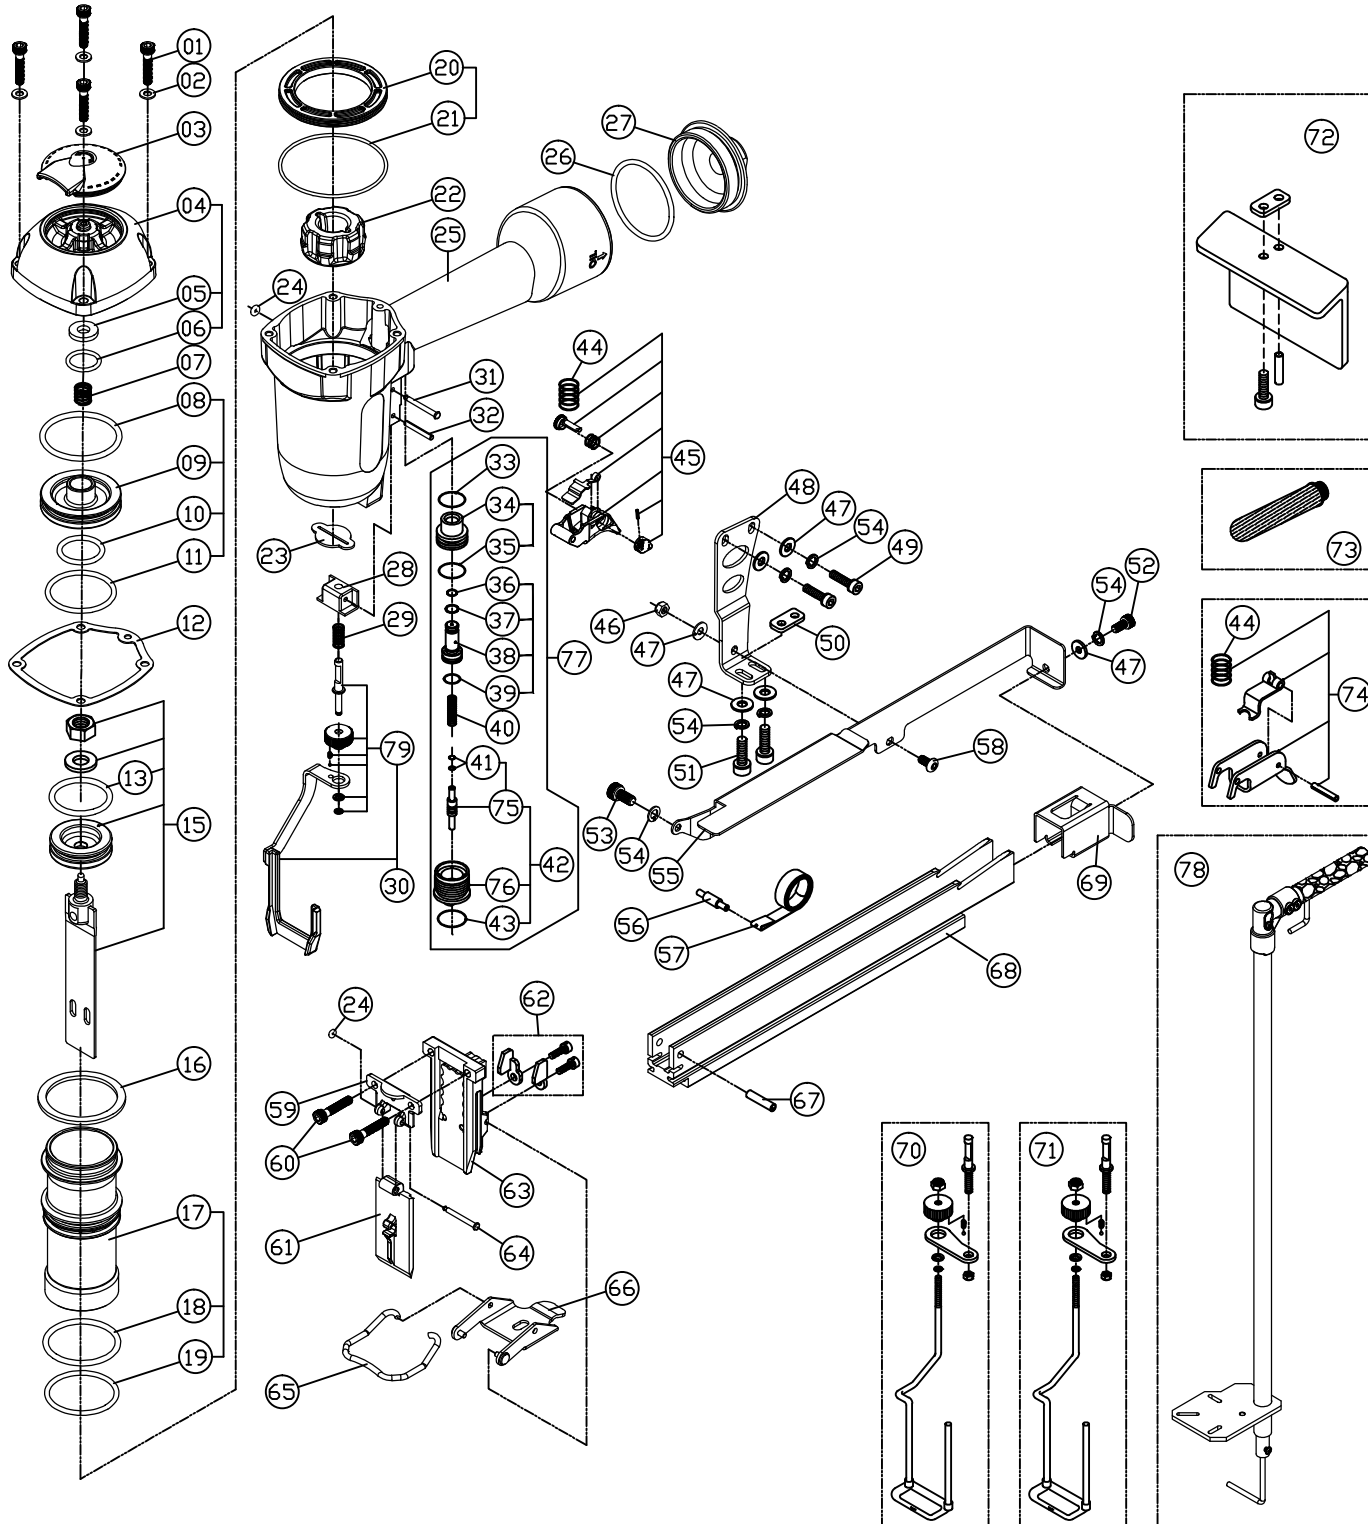

Ref No.	Part No.	Description	Ref No.	Part No.	Description
01	P-24300	Cap Screw - 4PCS	38	P-22145	Pilot Valve
02	P-32211	Flat Washer - 4PCS	39	P-64336	O-Ring
03	P-70058	Exhaust Deflector	40	P-18227	Spring
04	P-60221	Cap	41	P-64383	Plunger O-Ring - 2PCS
05	P-15187	Exhaust Seal	42	AS-22037	Plunger w/Housing Assembly
06	P-64378	O-Ring	43	P-64328	O-Ring
07	P-18327	Poppet Spring	44	P-18267	Spring
08	P-64601	Poppet O-Ring	45	AS-21031	Selectable Trigger (Blue)
09	P-63055	Poppet	46	P-26126	Nut
10	P-64379	Piston Stop O-Ring	47	P-32170	Washer - 6PCS
11	P-64602	Cylinder Seal O-Ring	48	P-13128	Bracket
12	P-62094	Gasket	49	P-24307	Screw - 2PCS
13	P-64617	Piston O-Ring	50	P-26159	Nut Plate
15	AS-06114	Piston & Driver Assembly	51	P-24301	Screw - 2PCS
16	P-03125	Guide Spacer	52	P-24308	Screw
17	P-05131	Cylinder	53	P-24317	Screw
18	P-64603	Cylinder O-Ring	54	P-32229	Washer - 6PCS
19	P-64604	O-Ring	55	P-12417	Magazine Cover
20	P-03126	Cylinder Guide	56	P-07337	Negator Spring Pin
21	P-64605	O-Ring	57	P-18334	Negator Spring
22	P-15278	Bumper	58	P-24434	Screw
23	P-15202	Return Seal	59	P-10285	Stationary Front Plate
24	P-64240	O-Ring - 2PCS	60	P-24358	Screw - 2PCS
25	P-01308	Body	61	P-10288	Removable Front Plate
26	P-64312	O-Ring	62	AS-99088	Wear Plate Filler Kit
27	P-60156	End Cap	63	P-08519	Wear Plate
28	P-53165	Safety Guide	64	P-07357	Pin
29	P-18328	Spring	65	P-18333	Latch Spring
30	AS-53087	Safety Assembly	66	P-04062	Quick Clear Latch
31	P-07327	Trigger Pin	67	P-07338	Pin
32	P-07262	Pin	68	P-12415	Magazine
33	P-64332	Valve Housing O-Ring	69	P-09212	Pusher
34	P-22144	Trigger Valve Cap	75	AS-22041	Plunger w/O-Rings Assembly
35	P-64333	O-Ring	76	P-22233	Valve Housing
36	P-64334	O-Ring	77	AS-22043	Trigger Valve Assembly
37	P-64335	O-Ring	79	AS-53112	Safety Pin Kit
♦ Parts Included In AS- 97403 O-Ring And Seal Kit					